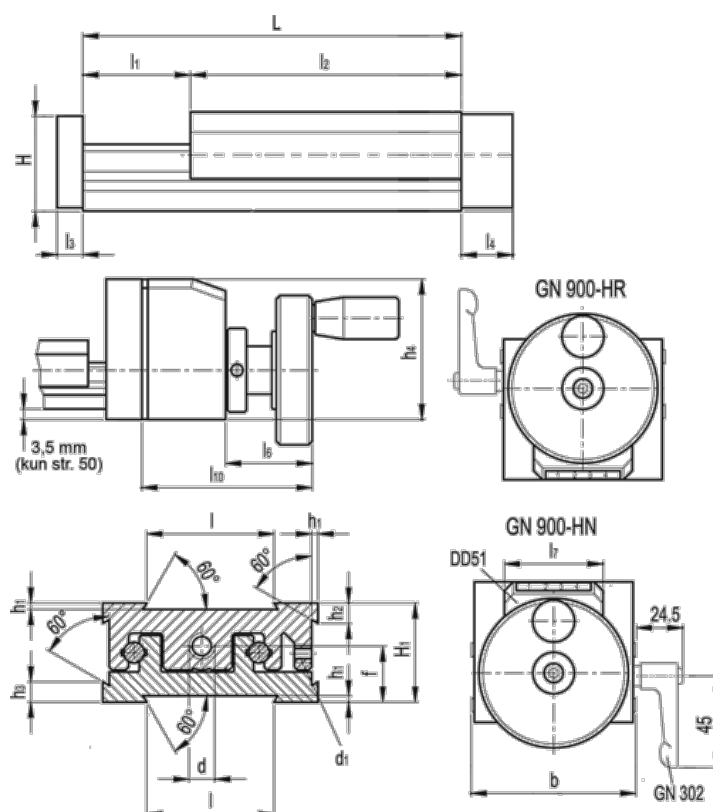

# Data Sheet

Article number: 20779012

Description: Adjustable slide unit  
GN 900-50-145-75-HN-2

## Measures

b = 50	h3 = 7.0	l7 = 33
d = M6x1	h4 = 47	l10 = 57
d1 = M4	l = 30	
f = 13.0	L - l1 = 145-75	
H = 23.0	l2 = 70	
h1 = 1.5	l3 = 6	
H1 = 23	l4 = 12	
h2 = 4.5	l6 = 22	